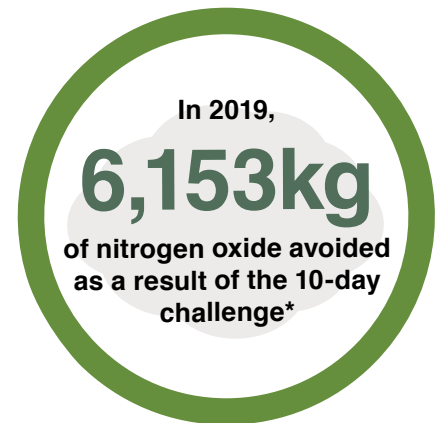

The 2021 challenge

See your local area from a new perspective, learn about the benefits of active travel and discover amazing journeys to school from around the world.

This year the challenge will run from **21st - 24th June**.