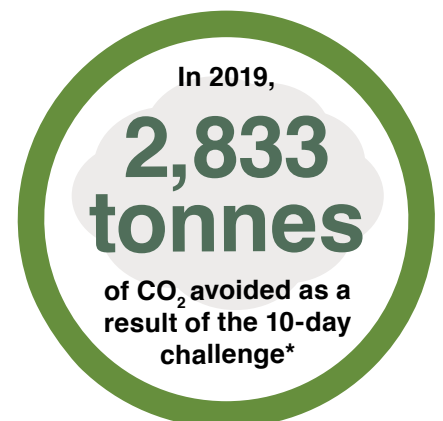

Be part of something BIG

Our vision is a society where the way we travel creates healthier places and happier lives for everyone.